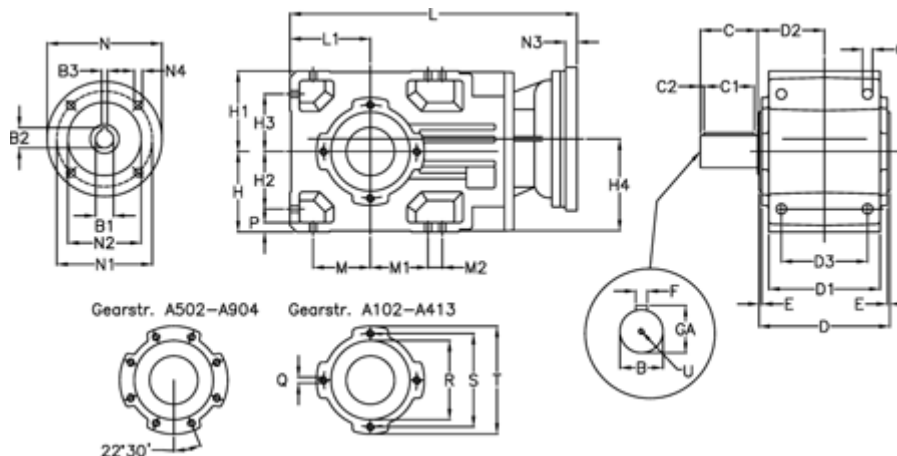

Article number: 29600105131230  
 Description: Bevel helical gearbox  
 A102UR-51,3-P80B5

## Measures

B = 25	D1 = 95	H1 = 70	M2 = 0	Q = M8x12
B1 = 19	D2 = 63.0	H2 = 50	N = 200	R = 80
B2 = 21.8	D3 = 75	H3 = 50	N1 = 165	S = 100
B3 = 6	Description = A102UR-xx-P80 B5	H4 = 83.0	N2 = 130	T = 120
C = 45	E = 3.0	L = 302.0	N3 = -	U = M8x19
C1 = 35	F = 8	L1 = 70	N4 = M10x12	
C2 = 5.0	GA = 28	M = 50	O = 9.5	
D = 117	H = 70	M1 = 50	P = 9	